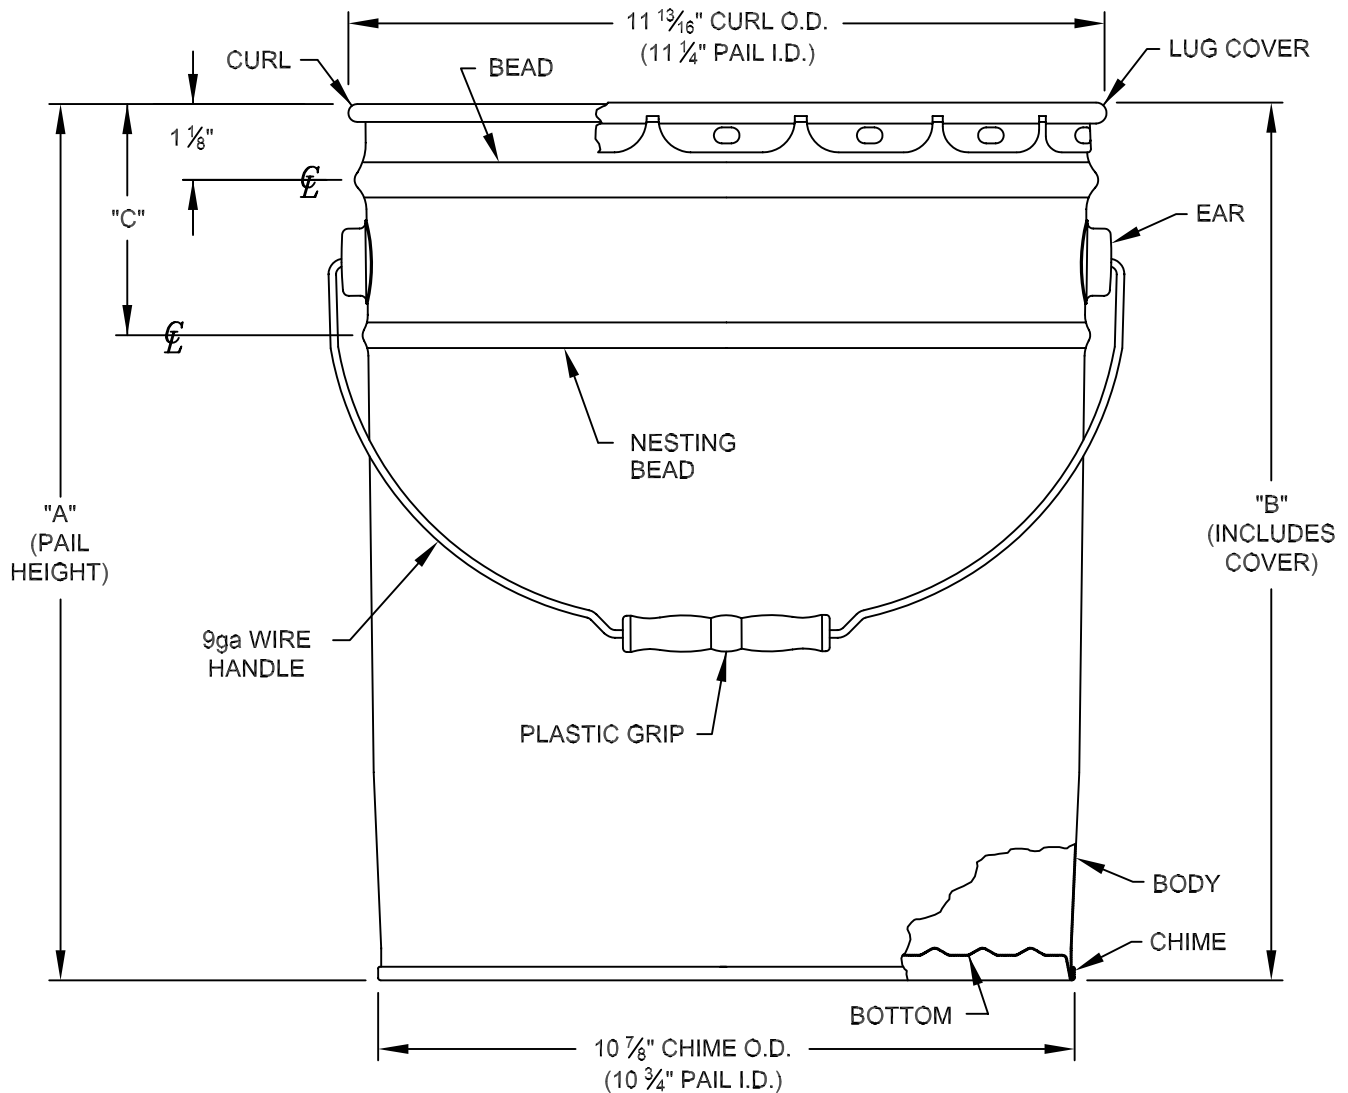

Open Head Nested Pail

(w/Lug Cover)

- NOTES:**
1. Can be made in any gallon or liter size. (2.5-7.0 gal)
 2. Other nesting bead configurations available.
 3. Overall Outage is 4% of Rated Capacity
 4. All dimensions are $\pm 1/16$ "

DIMENSION	CAPACITY (GALLONS)									
	2 ½	3	3 ½	4	5	20 L	5 ½	6	6 ½	7
"A"	7 1/16"	8 7/16"	9 5/8"	10 15/16"	13 3/8"	14"	14 9/16"	15 3/4"	16 3/8"	17 3/4"
"B"	7 3/16"	8 9/16"	9 3/4"	11 1/16"	13 1/2"	14 1/8"	14 11/16"	15 7/8"	16 1/2"	17 7/8"
"C"	N/A	N/A	N/A	3 1/2"	3 1/2"	3 1/2"	4"	5"	6 5/8"	6 5/8"