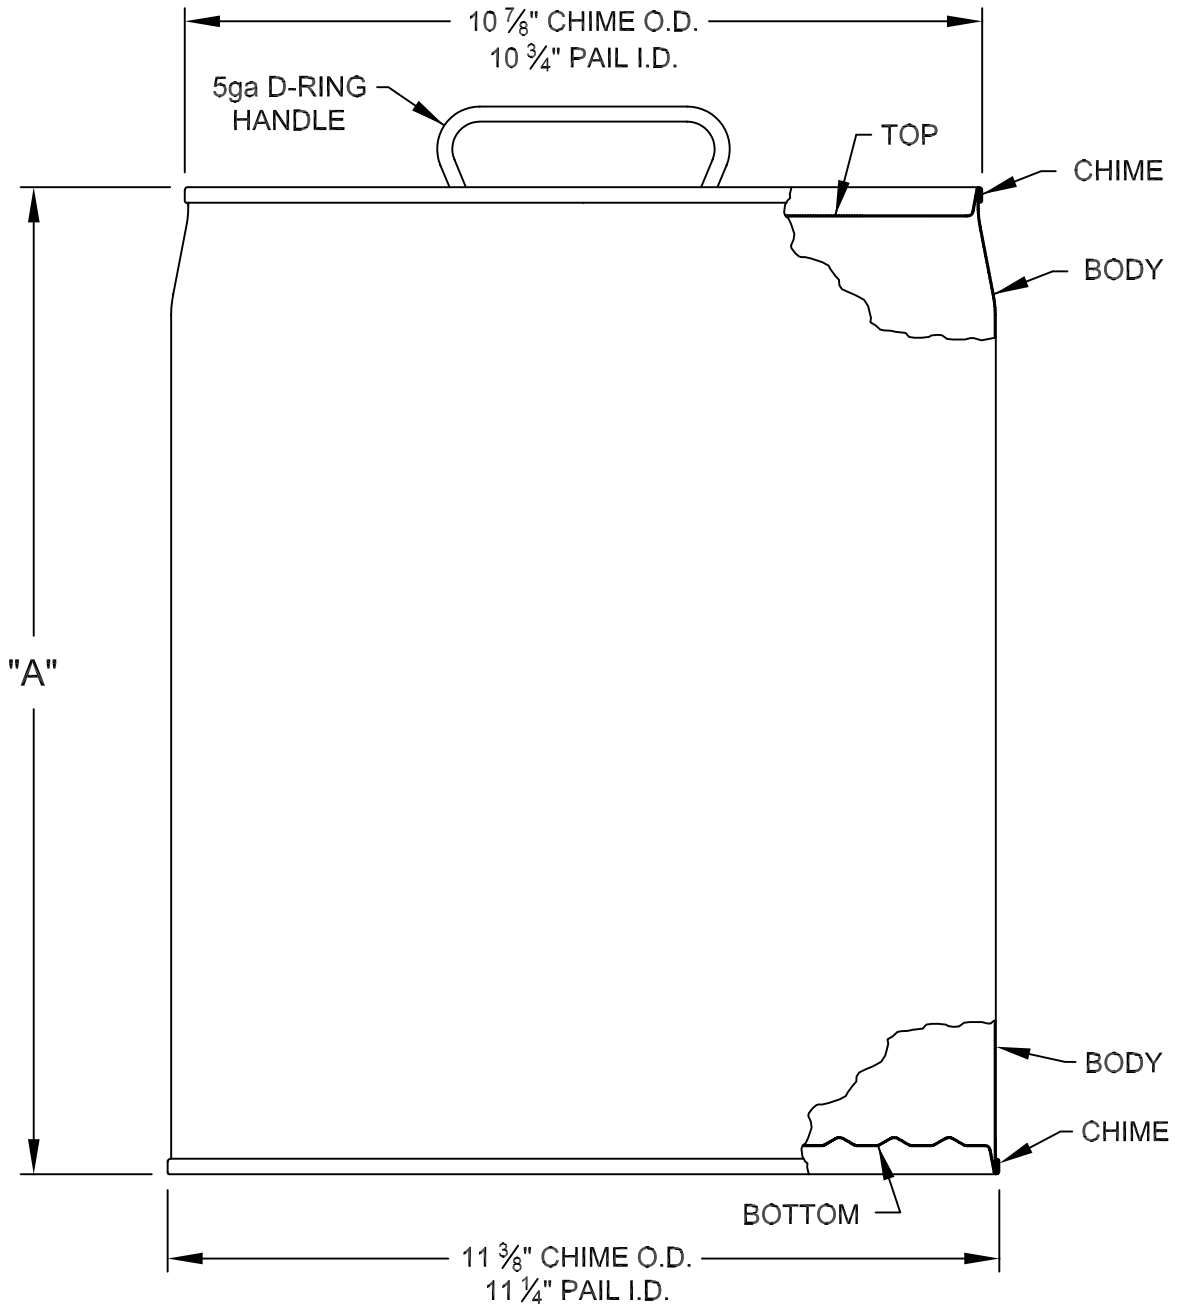

Tighthead Pail

- NOTES:**
1. Can be made in any gallon or liter size. (2.5-7.0 gal)
 2. Body beads available.
 3. All dimensions are $\pm 1/16"$.

DIMENSION	CAPACITY (GALLONS)									
	2 ½	3	3 ½	4	5	20 L	5 ½	6	6 ½	7
"A"	7 ⁵ / ₈ "	8 ¹⁵ / ₁₆ "	10"	11 ³ / ₈ "	13 ⁷ / ₁₆ "	14 ¹ / ₈ "	14 ⁵ / ₈ "	15 ³ / ₄ "	16 ¹³ / ₁₆ "	18 ¹ / ₄ "