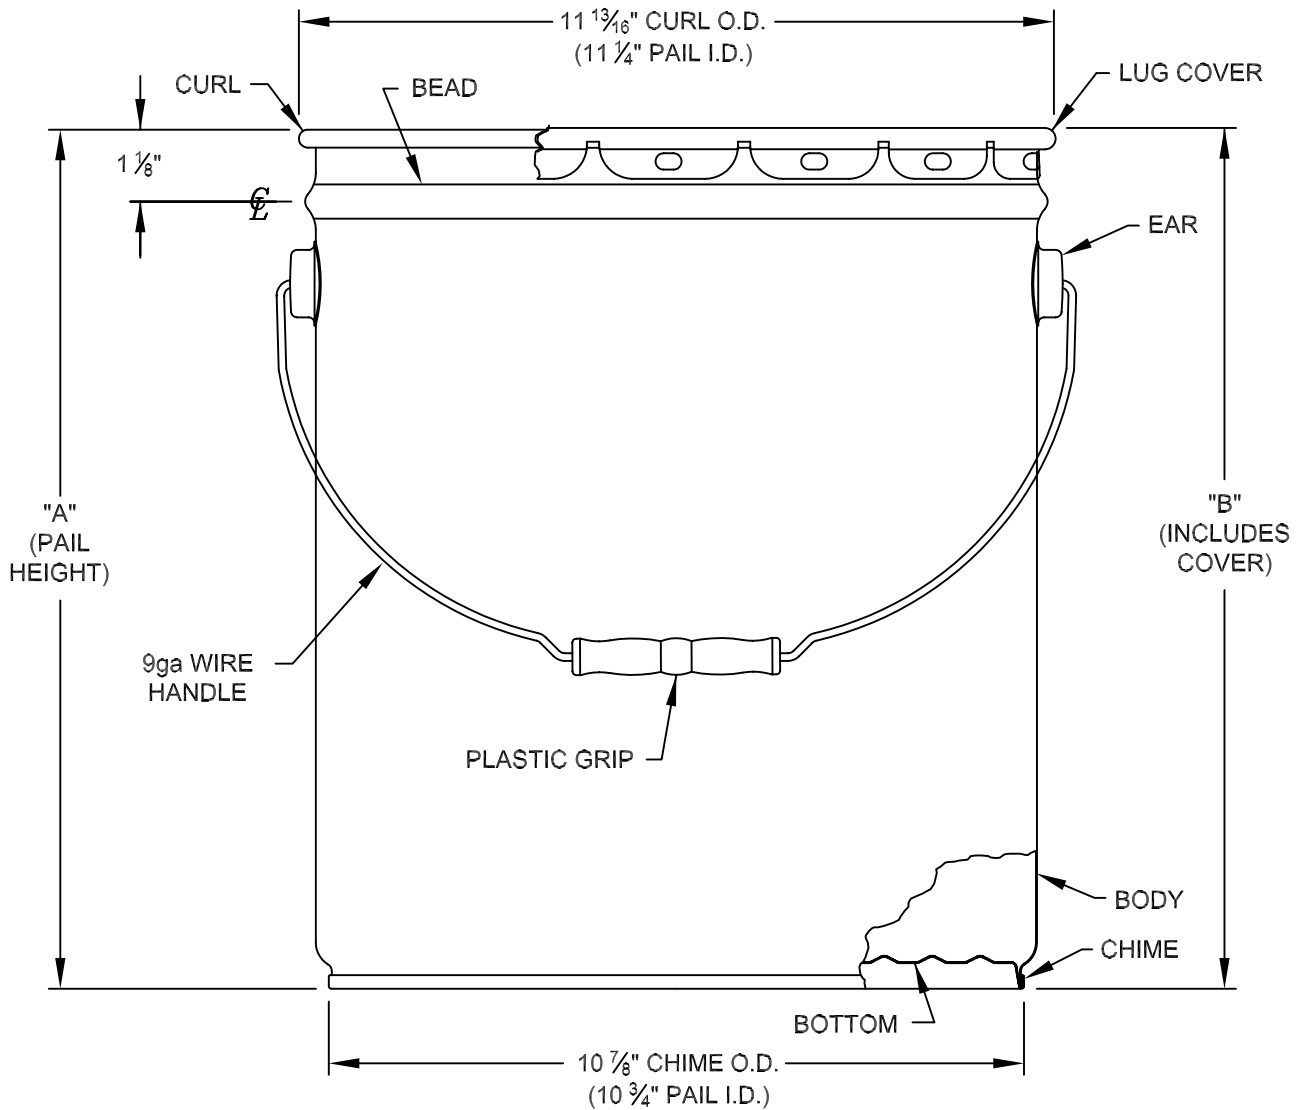

Necked-in Straight Side Pail (w/Lug Cover)

- NOTES:**
1. Can be made in any gallon or liter size. (2.5-7.0 gal)
 2. Available without Bead.
 3. Overall Outage is 4% of Rated Capacity
 4. All dimensions are $\pm 1/16$ "

DIMENSION	CAPACITY (GALLONS)									
	2 1/2	3	3 1/2	4	5	20 L	5 1/2	6	6 1/2	7
"A"	7 1/16"	8 7/16"	9 5/8"	10 15/16"	13 3/8"	14"	14 9/16"	15 3/4"	16 3/8"	17 3/4"
"B"	7 3/16"	8 9/16"	9 3/4"	11 1/16"	13 1/2"	14 1/8"	14 1 1/16"	15 7/8"	16 1/2"	17 7/8"